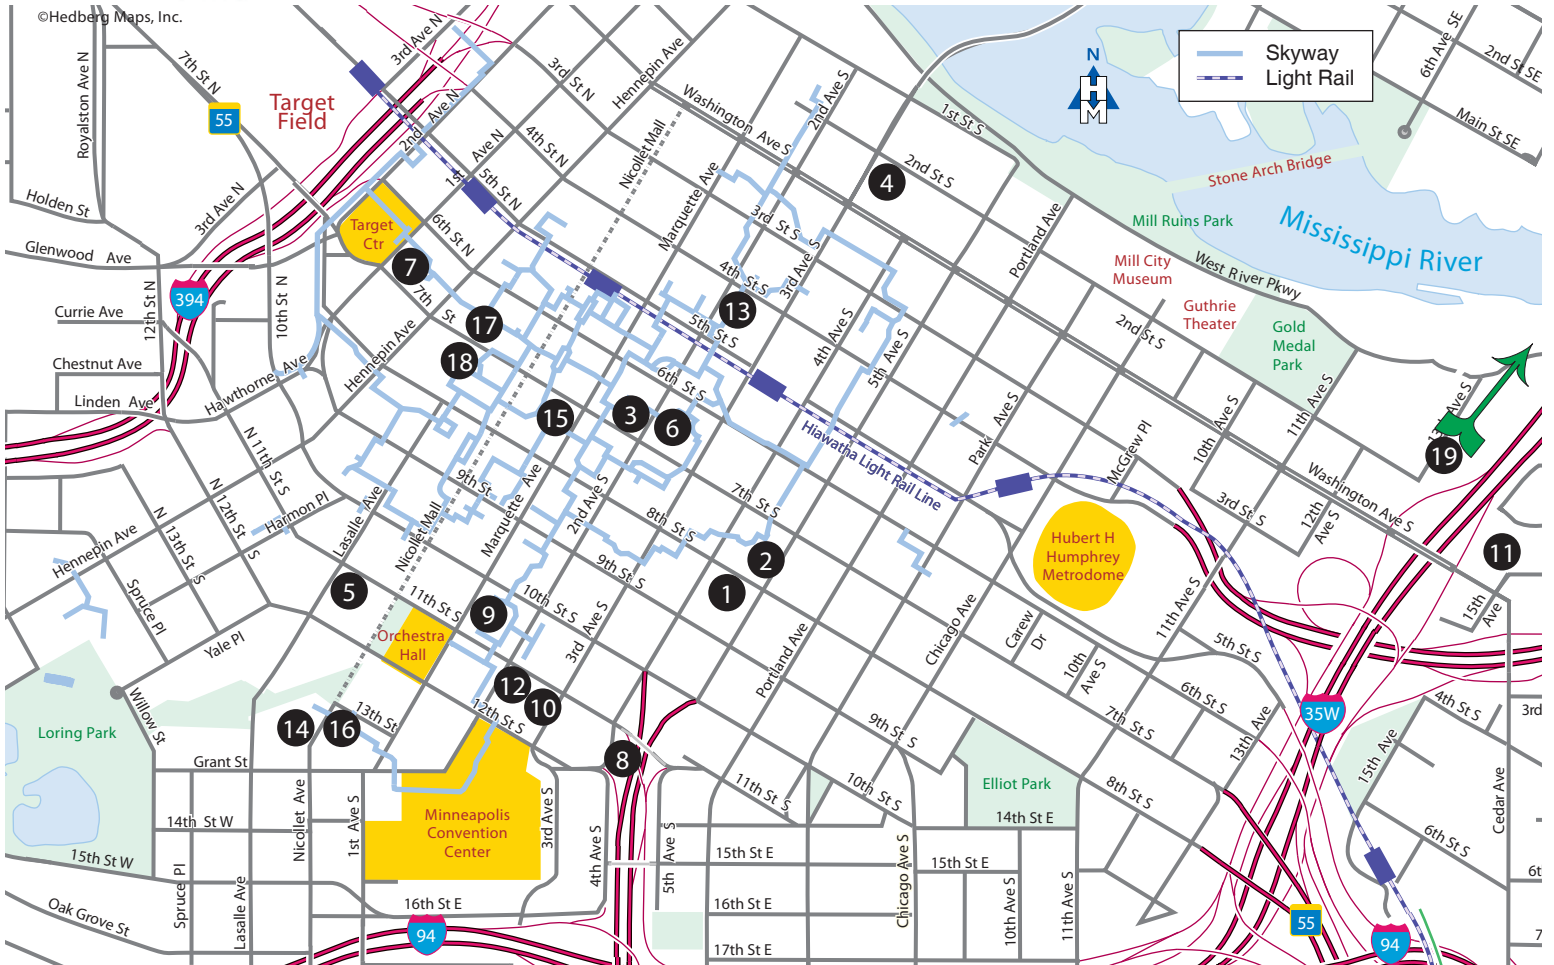

## Convention Hotels (\*Union Hotels):

- 1 Best Western Normandy Inn & Suites\*
- 2 Comfort Suites Minneapolis Downtown
- 3 Crowne Plaza Minneapolis Northstar Downtown\*
- 4 The Depot Minneapolis, A Renaissance Hotel
- 5 Doubletree Suites By Hilton Minneapolis
- 6 Grand Hotel Minneapolis - A Kimpton Hotel
- 7 Graves|601 Wyndham Grand\*
- 8 Hilton Garden Inn - Minneapolis Downtown
- 9 Hilton Minneapolis (HQ Hotel)\*
- 10 Holiday Inn Express Hotel & Suites Downtown\*
- 11 Holiday Inn Minneapolis Metrodome\*
- 12 Hotel Ivy - A Luxury Collection Hotel
- 13 The Hotel Minneapolis, Autograph Collection by Marriott
- 14 Hyatt Regency Minneapolis
- 15 The Marquette\*
- 16 Millennium Hotel Minneapolis\*
- 17 Minneapolis Marriott City Center
- 18 Radisson Plaza Hotel Minneapolis\*
- 19 Ramada Plaza Minneapolis\*